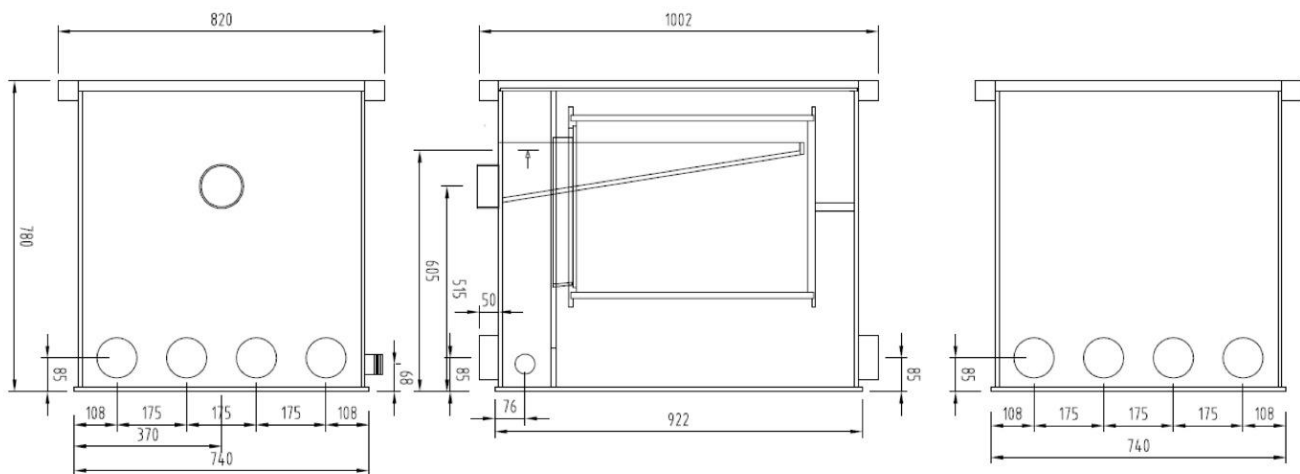

Specifications:

Base Size: Width 90cm/900mm x Depth 72cm/720mm

Overall Size at the top: Width 100cm/1000mm X depth:78cm/780mm

Height:78cm/780mm

Inlets:4 x 110mm

Outlets:4 x 110mm

Waste Outlet:1 x 110mm

Drum Screen Size:50cm/60cm x 500mm/600mm 70 Micron

Drain:1.5 inch

Max Flow Rate:55m³ or 12,100 gallons or 55000ltrs

Coastal Koi Ltd